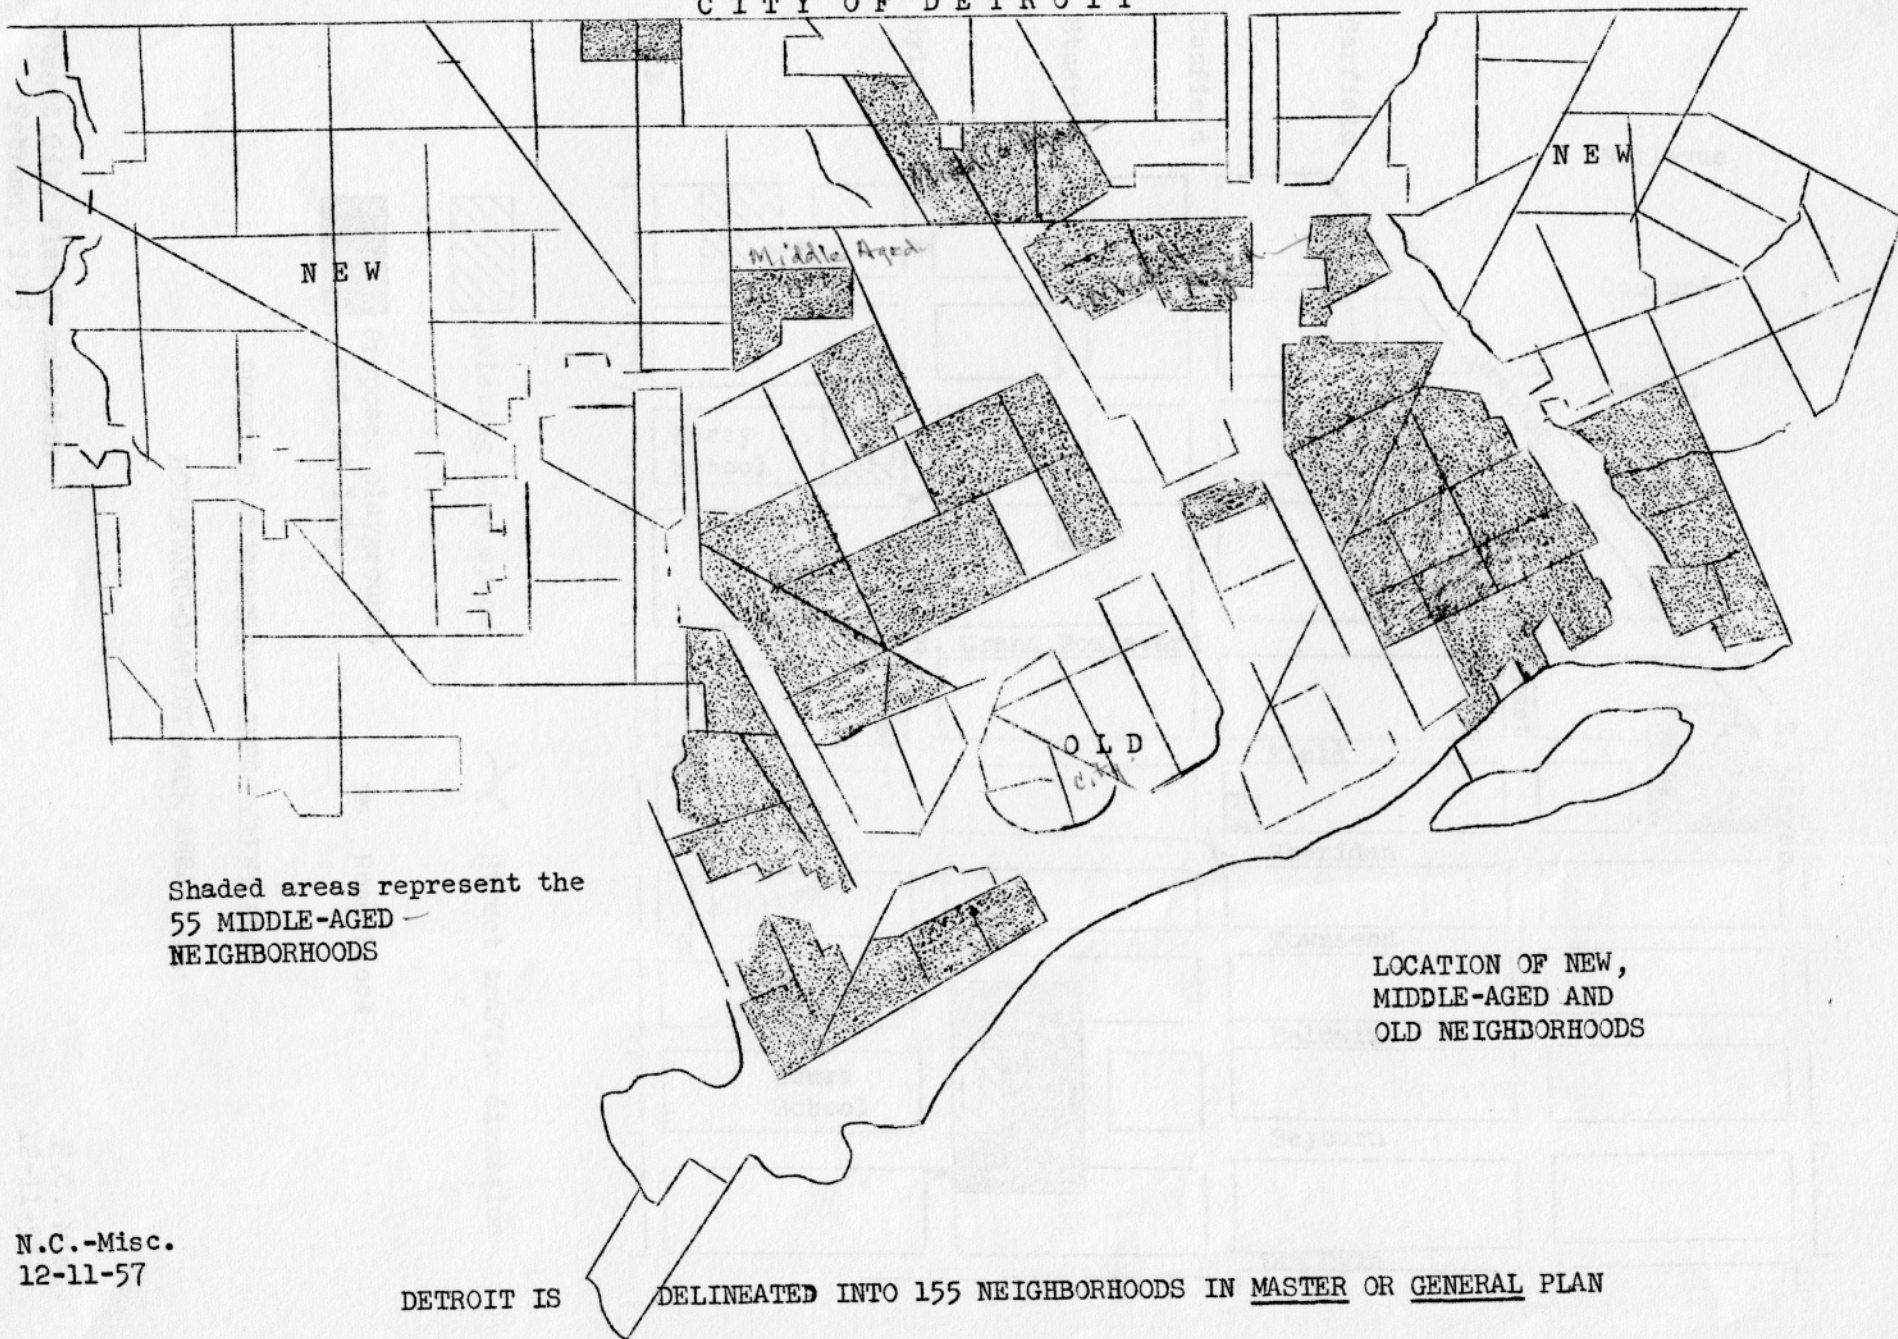

CITY OF DETROIT

Shaded areas represent the
55 MIDDLE-AGED
NEIGHBORHOODS

LOCATION OF NEW,
MIDDLE-AGED AND
OLD NEIGHBORHOODS

N.C.-Misc.
12-11-57

DETROIT IS DELINEATED INTO 155 NEIGHBORHOODS IN MASTER OR GENERAL PLAN